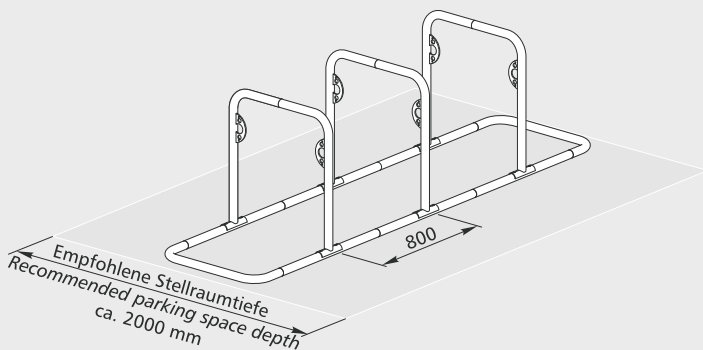

Bicycle Rest System GALAXY

Function and contemporary spirit come as standard!
The lean-to parking option for variable assembly and use, to protect bikes.

- Supplied ready for extending in rows and for floor fastening; can be extended as required.
- Optimised anti-theft protection through the possibility of using a lock to attach the bike frame to the integrated steel eye loops.
- Screw-fastening, robust tubular steel construction, 48 mm diameter. Corrosion-protected using hot galvanisation; retains its value.
- Elegant basic frame in circular tubing – no risk of injury.
- Supplied with screws and assembly instructions.
- Minimal freight costs, since the product is supplied boxed in parts.
- Shipped in recyclable packaging.

Modell GALAXY 34
Model GALAXY 34

Anwendungsbeispiel.
Sample application.

Raumoptimiert für beidseitiges Einparken.
Space optimised to allow parking on both sides.

Optimierte Diebstahlsicherung: Befestigung am Fahrradrahmen.
Optimised anti-theft protection: fastens to frame of bike.

Anzahl der Module <i>No. of modules</i>	3	4	5	6
Einstellplätze <i>No. of spaces</i>	6	8	10	12
Länge in mm <i>Length in mm</i>	3020	3870	4720	5570

GALAXY		Modell	GALAXY 33	GALAXY 34	GALAXY 35	GALAXY 36
		<i>Model</i>				
	Feuerverzinkt <i>Hot galvanised</i>	Art.-Nr. <i>Item No.</i>	105200001	105200003	105200004	105200005
		Preis € <i>Price €</i>	306.-	410.-	517.-	610.-
	Feuerverzinkt und pulverbeschichtet <i>Hot galvanised and powder-coated</i>	Art.-Nr. <i>Item No.</i>	105200006	105200007	105200008	105200009
		Preis € <i>Price €</i>	422.-	565.-	710.-	841.-