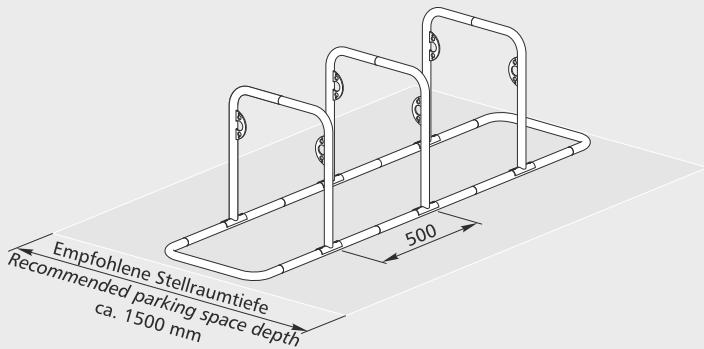

## Parking made easy!

The bicycle rest system specially made for children's bikes.

- Supplied ready for extending in rows and for floor fastening; can be extended as required.
- Optimised anti-theft protection through the possibility of using a lock to attach the bike frame to the integrated steel eye loop.
- Screw-fastening, robust tubular steel construction, diameter 25 mm. Corrosion-protected using hot galvanising, therefore retains its value. Additional powder coating in RAL 3020 Traffic Red and RAL 5002 Ultra Marine Blue.
- Suitable for children – no danger of injury.
- Supplied with screws and assembly instructions.
- Minimal freight costs, since the product is supplied boxed in parts.
- Shipped in recyclable packaging.

**Neu! New!**

Modell GALAXY KID 3  
Model GALAXY KID 3

Raumoptimiert für beidseitiges Einparken.

*Space optimised to allow parking on both sides.*

Optimierte Diebstahlsicherung: Befestigung am Fahrradrahmen.

*Optimised anti-theft protection: fastens to frame of bike.*

Anzahl der Module <i>No. of modules</i>	3	4
Einstellplätze <i>No. of spaces</i>	6	8
Länge in mm <i>Length in mm</i>	1355	1855

GALAXY KID	Modell <i>Model</i>	GALAXY KID 3	GALAXY KID 4
 <p><b>Feuerverzinkt und pulverbeschichtet</b> <i>Hot galvanised and powder-coated</i></p>	Art.-Nr. <i>Item No.</i>	105200023	105200024
	Preis € <i>Price €</i>	<b>169.-</b>	<b>199.-</b>