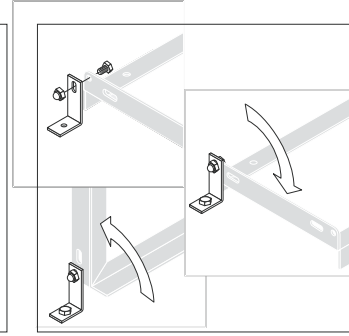

# Parker with Frame Rest 2500

*A modern bicycle parker with functional frame rests. You can park an expensive bicycle here without any worries.*

- *Protects the bicycle against malicious damage by buckling of wheel rims.*
- *Optimised anti-theft protection because frame can be locked to the integrated steel eye loop.*
- *Multiple parkers can be connected and anchored to the ground.*
- *Space-saving bicycle parking thanks to alternating low and high hoop positions.*
- *Corrosion-proof and long-lived thanks to hot galvanising.*
- *Also suitable for mountain bikes. Hoop spacing for bicycles with tyre widths of up to 55 mm.*
- *For one or two-sided parking.*
- *Parking space depth approx. 1850 mm in the double sided version approx. 3200 mm.*
- *Delivery incl. fixings and assembly instructions.*
- *Packaging recyclable.*

Art.-Nr. Item No. 105000003  
Preis je Paar €  
Price per pair € **19.60**

**Bodenmontage-Winkel (2er-Set)**  
*Floor mounting angle iron (set of 2)*

Art.-Nr. Item No. 105000002  
Preis je Paar €  
Price per pair € **6.50**