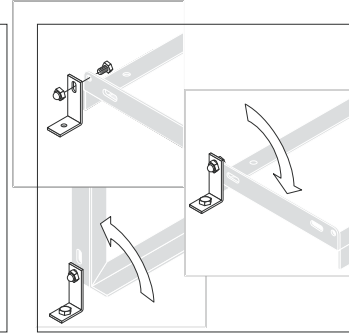

Bodenmontage-Winkel (2er-Set)
Floor mounting angle iron (set of 2)

Art.-Nr. Item No. 105000002
Preis je Paar € **6.50**
Price per pair €

Einstellplätze No. of spaces	2	4	6
Länge in mm Length in mm	700	1400	2100