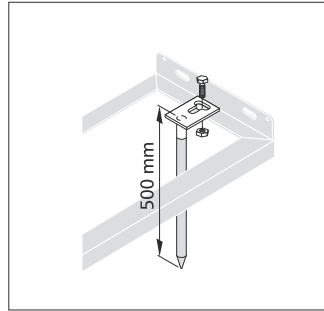

Bodenanker (2er-Set)
Ground tie-bolts (set of 2)

Art.-Nr. Item No. 105000003
Preis je Paar € **19.60**
Price per pair €