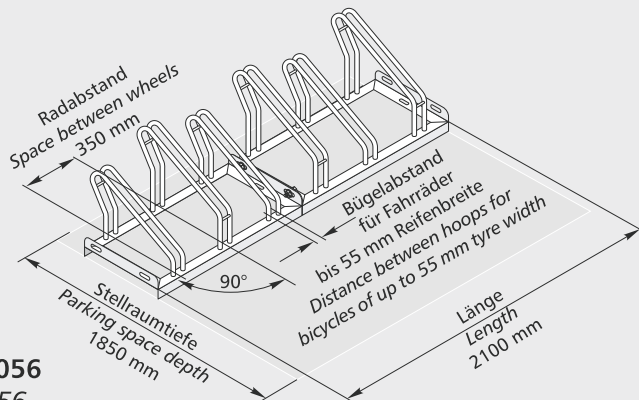

Modell 1056
Model 1056

Auslieferung in 24 Std.
Shipment within 24 hrs.