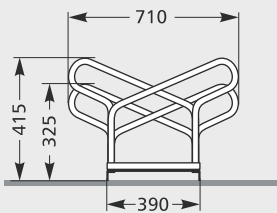

Modell 1056
Model 1056

Auslieferung in 24 Std.
Shipment within 24 hrs.