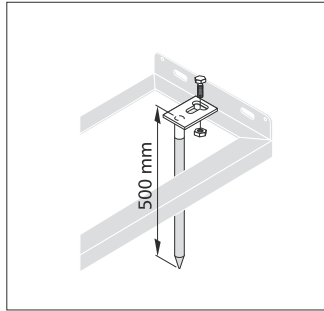

Hoop Parker 1000

Best selling bicycle stands, solid and beautifully shaped.
Proven a thousandfold.

- Space-saving bicycle parking thanks to alternating low and high hoop positions, distance between hoops 350 mm.
- Robust steel construction.
- Multiple parkers can be connected and anchored in the ground.
- For one or two-sided parking.
- Also suitable for mountain bikes. Hoop spacing for bicycles with tyre widths of up to 55 mm.
- Parking space depth. approx. 1850 mm, in the two-sided version approx. 3200 mm.
- No assembly needed, just set it up – and that's it!
- Welded robust hoops.
- Corrosion-proof and long-lived thanks to hot galvanising.

Modell 1056
Model 1056

Optimierte Form:
Hinten enger für sicheren Stand.
Optimised form: Narrows down at rear to hold bikes safely.

Bodenanker (2er-Set)
Ground tie-bolts (set of 2)
Art.-Nr. Item No. 105000003
Preis je Paar € **19.60**
Price per pair €