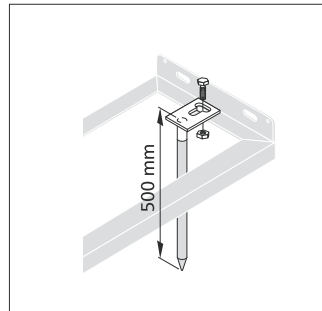

Bodenanker (2er-Set)
Ground tie-bolts (set of 2)
Art.-Nr. Item No. 105000003
Preis je Paar € **19.60**
Price per pair €