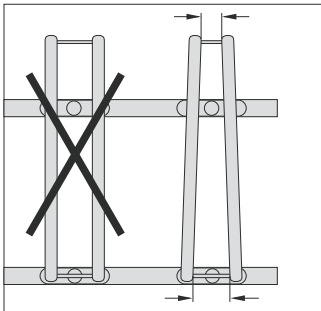

Optimierte Form:
Hinten enger für sicheren Stand.
Optimised form: Narrows down at rear to hold bikes safely.