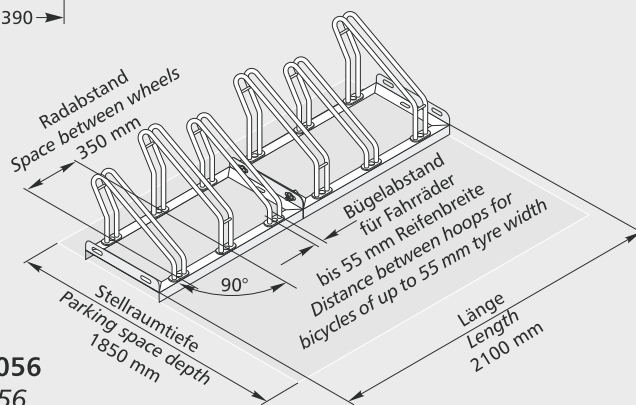

Modell 2056
Model 2056

Auslieferung in 24 Std.
Shipment within 24 hrs.