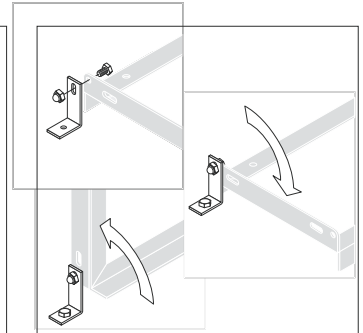

Bodenmontage-Winkel (2er-Set)
Floor mounting angle iron (set of 2)
Art.-Nr. Item No. 105000002
Preis je Paar € **6.50**
Price per pair €

Einstellplätze No. of spaces	2	3	4	5	6

Einseitige Radeinstellung, 90° <i>One-sided parking, 90°</i>		Modell <i>Model</i>	2052	2053	2054	2055	2056
	Feuerverzinkt <i>Hot galvanised</i> Art.-Nr. Item No. 105700011 Preis € 54.- Price €		105700011	105700012	105700013	105700014	105700015
	 Edelstahl <i>Stainless steel</i> Art.-Nr. Item No. 105700017 Preis € 159.- Price €	2052 E Art.-Nr. Item No. 105700018 Preis € 204.- Price €	2053 E Art.-Nr. Item No. 105700019 Preis € 273.- Price €	2054 E Art.-Nr. Item No. 105700020 Preis € 338.- Price €	2055 E Art.-Nr. Item No. 105700021 Preis € 401.- Price €	2056 E	

Einstellplätze No. of spaces	4	6	10	12

Zweiseitige Radeinstellung, 90° <i>Two-sided parking, 90°</i>		Modell <i>Model</i>	2154	2156	2160	2162
	Feuerverzinkt <i>Hot galvanised</i> Art.-Nr. Item No. 105700026 Preis € 92.- Price €		105700026	105700027	105700028	105700029
	 Edelstahl <i>Stainless steel</i> Art.-Nr. Item No. 105700022 Preis € 273.- Price €	2354 E Art.-Nr. Item No. 105700023 Preis € 401.- Price €	2356 E Art.-Nr. Item No. 105700024 Preis € 658.- Price €	2360 E Art.-Nr. Item No. 105700025 Preis € 785.- Price €	2362 E