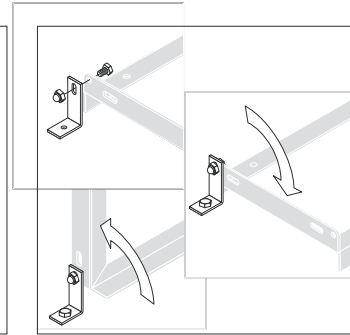

Bodenmontage-Winkel (2er-Set)
Floor mounting angle iron (set of 2)

Art.-Nr. Item No. 105000002
Preis je Paar € **6.50**
Price per pair €

Einstellplätze No. of spaces	2	3	4	5	6
Länge in mm Length in mm	780	1170	1560	1950	2340