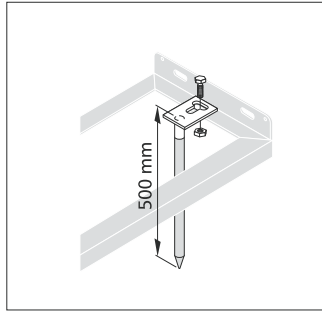

# Stand Parker 4000

**Optimized safe parking for your bicycle.  
No risk for tyres and wheel rims.**

- *Space-saving bicycle parking thanks to alternating low and high hoop positions.*
- *Robust steel construction with stable bolted tubular hoops.*
- *Corrosion-proof thanks to hot galvanising.*
- *Multiple parkers can be connected and anchored to the ground.*
- *For one or two-sided parking.*
- *Parking space depth approx. 1850 mm, in the double sided version approx. 3200 mm.*
- *Also suitable for mountain bikes. Hoop spacing for bicycles with tyre widths of up to 55 mm, distance between hoops 350 mm.*
- *Delivery incl. fixings and assembly instructions.*
- *Supplied dismantled in boxes.*
- *Packaging recyclable.*

**Modell 4056**  
*Model 4056*

**Optimierte Standsicherheit:**  
Extrem hohe Bügelform.  
*Maximum safety – specially high shaped hoops.*

**Bodenanker (2er-Set)**  
*Ground tie-bolts (set of 2)*

Art.-Nr. Item No. 10500003  
Preis je Paar € **19.60**  
Price per pair €

Länge in mm Length in mm	700	1050	1400	1750	2100
--------------------------	-----	------	------	------	------

Einseitige Radeinstellung, 90° <i>One-sided parking, 90°</i>	Modell <i>Model</i>	4052	4053	4054	4055	4056
	<b>Feuerverzinkt</b> <i>Hot galvanised</i> Art.-Nr. Item No. 105800002 Preis € <b>68.-</b> Price €	105800002	105800003	105800004	105800005	105800006
	<b>Feuerverzinkt und pulverbeschichtet</b> <i>Hot galvanised and powder-coated</i> Art.-Nr. Item No. 105800007 Preis € <b>91.-</b> Price €	105800007	105800008	105800009	105800010	105800011