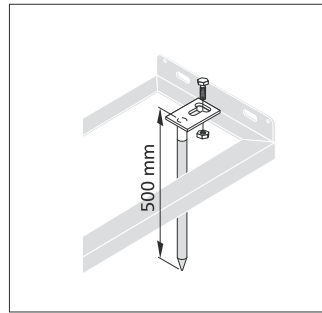

Bodenanker (2er-Set)
Ground tie-bolts (set of 2)
Art.-Nr. Item No. 10500003
Preis je Paar € **19.60**
Price per pair €