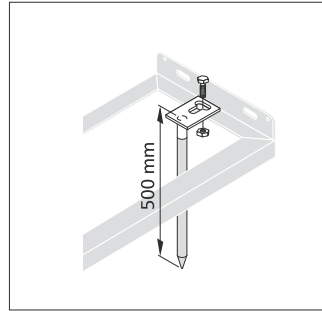

Bodenanker (2er-Set)
Ground tie-bolts (set of 2)

Art.-Nr. Item No. 105000003
Preis je Paar € **19.60**
Price per pair €